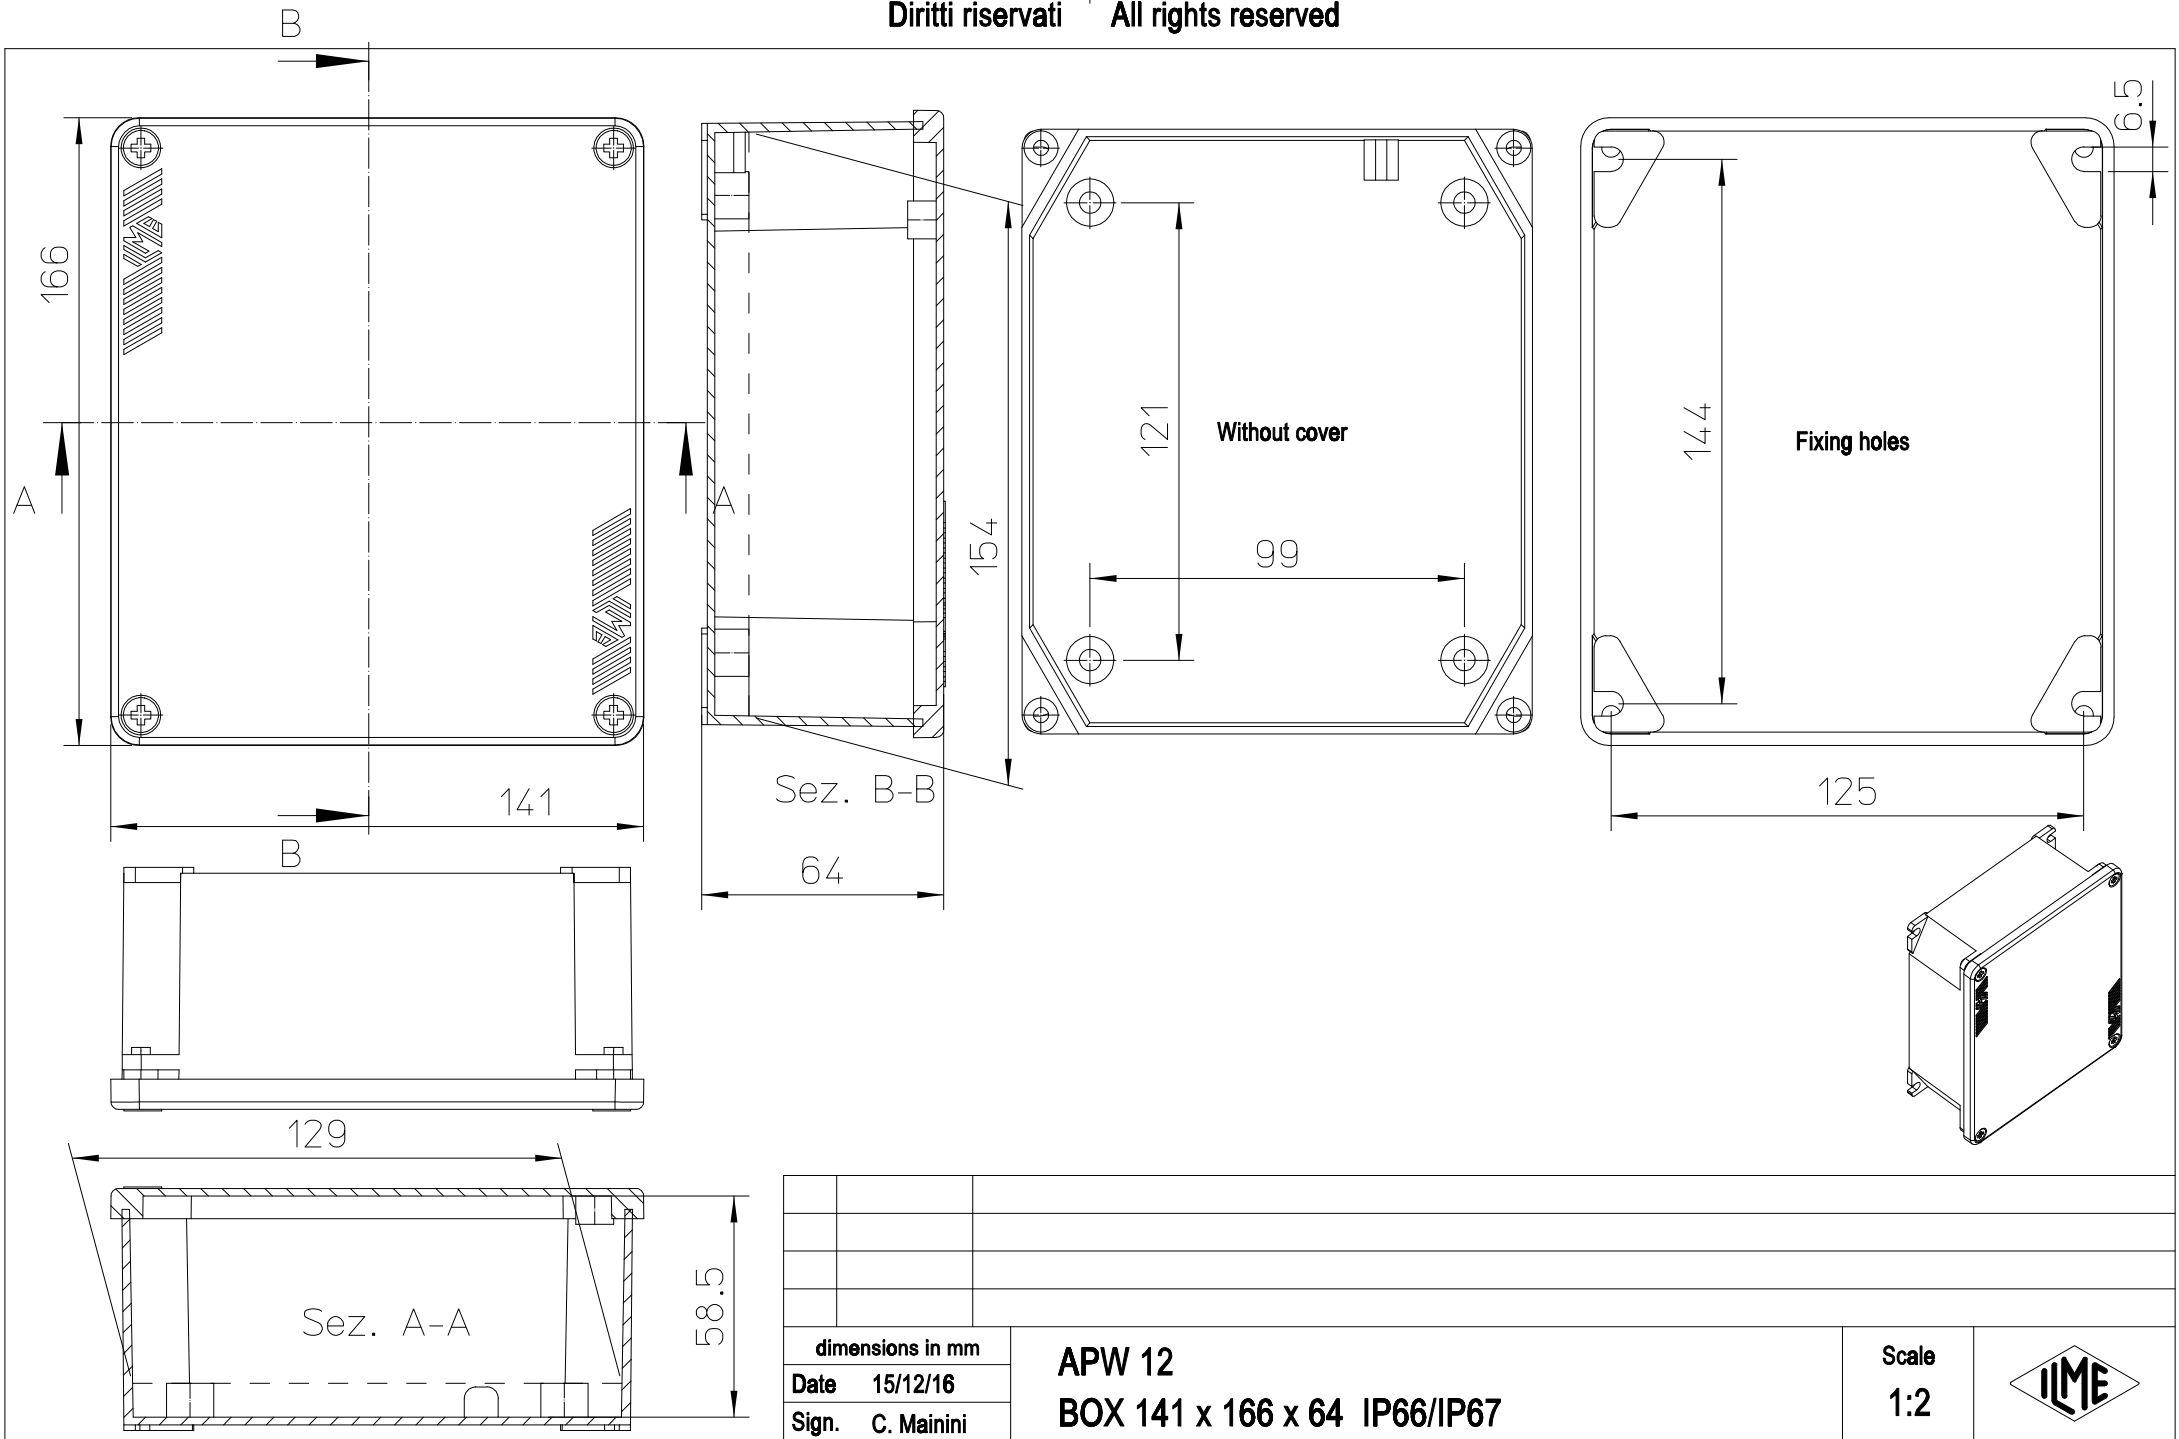

Diritti riservati All rights reserved

dimensions in mm		APW 12 BOX 141 x 166 x 64 IP66/IP67	Scale 1:2	
Date	15/12/16			
Sign.	C. Mainini			